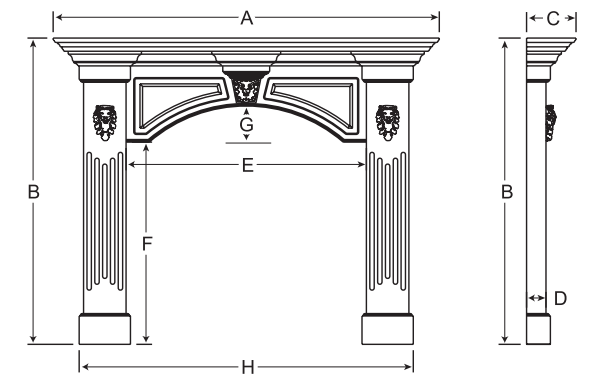

Richmond

	6652	6660	7352	7360	7752	7760	8152	8160
A Overall Shelf Width	65 7/8"	65 7/8"	72 7/8"	72 7/8"	76 7/8"	76 7/8"	80 7/8"	80 7/8"
B Overall Height	52 1/4"	60"	52 1/4"	60"	52 1/4"	60"	52 1/4"	60"
C Shelf Depth	8 7/16"	8 7/16"	8 7/16"	8 7/16"	8 7/16"	8 7/16"	8 7/16"	8 7/16"
D Column Depth	3 5/16"	3 5/16"	3 5/16"	3 5/16"	3 5/16"	3 5/16"	3 5/16"	3 5/16"
E Inside Width	41"	41"	48"	48"	52"	52"	56"	56"
F Inside Height	34 1/2"	42 1/4"	34 1/2"	42 1/4"	34 1/2"	42 1/4"	34 1/2"	42 1/4"
G Faceplate Rise	6 1/8"	6 1/8"	6 1/8"	6 1/8"	6 1/8"	6 1/8"	6 1/8"	6 1/8"
H Overall Bottom Width	57"	57"	64"	64"	68"	68"	72"	72"