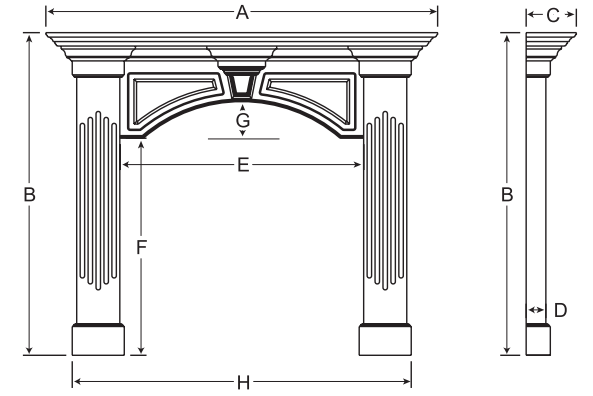

Sizing for Fireplace Surrounds & Mantels

Prestige

	6652	6660	7352	7360	7752	7760	8152	8160
A Overall Shelf Width	65 7/8"	65 7/8"	72 7/8"	72 7/8"	76 7/8"	76 7/8"	80 7/8"	80 7/8"
B Overall Height	52 1/4"	60"	52 1/4"	60"	52 1/4"	60"	52 1/4"	60"
C Shelf Depth	8 7/16"	8 7/16"	8 7/16"	8 7/16"	8 7/16"	8 7/16"	8 7/16"	8 7/16"
D Column Depth	3 5/16"	3 5/16"	3 5/16"	3 5/16"	3 5/16"	3 5/16"	3 5/16"	3 5/16"
E Inside Width	41"	41"	48"	48"	52"	52"	56"	56"
F Inside Height	34 1/2"	42 1/4"	34 1/2"	42 1/4"	34 1/2"	42 1/4"	34 1/2"	42 1/4"
G Faceplate Rise	6 1/8"	6 1/8"	6 1/8"	6 1/8"	6 1/8"	6 1/8"	6 1/8"	6 1/8"
H Overall Bottom Width	57"	57"	64"	64"	68"	68"	72"	72"

Fairmont

	6655	6663	7355	7363	7755	7763	8155	8163
A Overall Shelf Width	65 7/8"	65 7/8"	72 7/8"	72 7/8"	76 7/8"	76 7/8"	80 7/8"	80 7/8"
B Overall Height	54 1/4"	62 1/4"	54 1/4"	62 1/4"	54 1/4"	62 1/4"	54 1/4"	62 1/4"
C Shelf Depth	8 7/16"	8 7/16"	8 7/16"	8 7/16"	8 7/16"	8 7/16"	8 7/16"	8 7/16"
D Column Depth	3 5/16"	3 5/16"	3 5/16"	3 5/16"	3 5/16"	3 5/16"	3 5/16"	3 5/16"
E Inside Width	41"	41"	48"	48"	52"	52"	56"	56"
F Inside Height	36 1/2"	44 1/2"	36 1/2"	44 1/2"	36 1/2"	44 1/2"	36 1/2"	44 1/2"
G Faceplate Rise	6 1/8"	6 1/8"	6 1/8"	6 1/8"	6 1/8"	6 1/8"	6 1/8"	6 1/8"
H Overall Bottom Width	57"	57"	64"	64"	68"	68"	72"	72"

Madison

	6652	6660	7352	7360	7752	7760	8152	8160
A Overall Shelf Width	65 7/8"	65 7/8"	72 7/8"	72 7/8"	76 7/8"	76 7/8"	80 7/8"	80 7/8"
B Overall Height	52 1/4"	60"	52 1/4"	60"	52 1/4"	60"	52 1/4"	60"
C Shelf depth	8 7/16"	8 7/16"	8 7/16"	8 7/16"	8 7/16"	8 7/16"	8 7/16"	8 7/16"
D Column Depth	3 5/16"	3 5/16"	3 5/16"	3 5/16"	3 5/16"	3 5/16"	3 5/16"	3 5/16"
E Inside Width	41"	41"	48"	48"	52"	52"	56"	56"
F Inside Height	34 1/2"	42 1/4"	34 1/2"	42 1/4"	34 1/2"	42 1/4"	34 1/2"	42 1/4"
G Faceplate Rise	6 1/8"	6 1/8"	6 1/8"	6 1/8"	6 1/8"	6 1/8"	6 1/8"	6 1/8"
H Overall Bottom Width	57"	57"	64"	64"	68"	68"	72"	72"