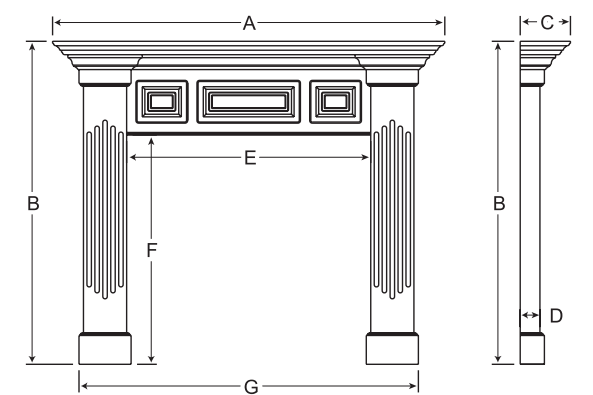

Stafford

	6655	6663	7355	7360	7755	7763	8155	8163
A Overall Shelf Width	65 7/8"	65 7/8"	72 7/8"	72 7/8"	76 7/8"	76 7/8"	80 7/8"	80 7/8"
B Overall Height	54 1/4"	62 1/4"	54 1/4"	62 1/4"	54 1/4"	62 1/4"	54 1/4"	62 1/4"
C Shelf Depth	8 7/16"	8 7/16"	8 7/16"	8 7/16"	8 7/16"	8 7/16"	8 7/16"	8 7/16"
D Column Depth	3 5/16"	3 5/16"	3 5/16"	3 5/16"	3 5/16"	3 5/16"	3 5/16"	3 5/16"
E Inside Width	41"	41"	48"	48"	52"	52"	56"	56"
F Inside Height	38 1/2"	46 1/2"	38 1/2"	46 1/2"	38 1/2"	46 1/2"	38 1/2"	46 1/2"
G Overall Bottom Width	57"	57"	64"	64"	68"	68"	72"	72"