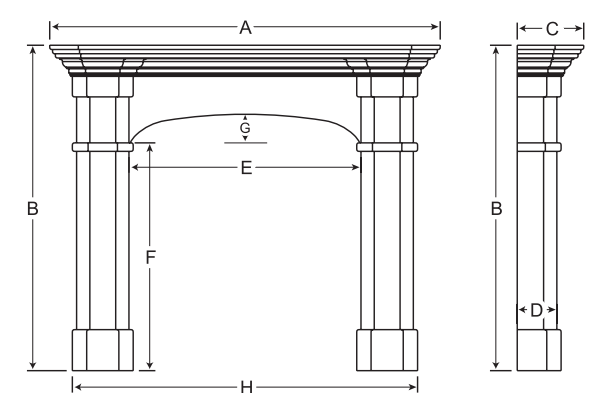

Richmond

	6652	6660	7352	7360	7752	7760	8152	8160
A Overall Shelf Width	65 7/8"	65 7/8"	72 7/8"	72 7/8"	76 7/8"	76 7/8"	80 7/8"	80 7/8"
B Overall Height	52 1/4"	60"	52 1/4"	60"	52 1/4"	60"	52 1/4"	60"
C Shelf Depth	8 7/16"	8 7/16"	8 7/16"	8 7/16"	8 7/16"	8 7/16"	8 7/16"	8 7/16"
D Column Depth	3 5/16"	3 5/16"	3 5/16"	3 5/16"	3 5/16"	3 5/16"	3 5/16"	3 5/16"
E Inside Width	41"	41"	48"	48"	52"	52"	56"	56"
F Inside Height	34 1/2"	42 1/4"	34 1/2"	42 1/4"	34 1/2"	42 1/4"	34 1/2"	42 1/4"
G Faceplate Rise	6 1/8"	6 1/8"	6 1/8"	6 1/8"	6 1/8"	6 1/8"	6 1/8"	6 1/8"
H Overall Bottom Width	57"	57"	64"	64"	68"	68"	72"	72"

Stafford

	6655	6663	7355	7360	7755	7763	8155	8163
A Overall Shelf Width	65 7/8"	65 7/8"	72 7/8"	72 7/8"	76 7/8"	76 7/8"	80 7/8"	80 7/8"
B Overall Height	54 1/4"	62 1/4"	54 1/4"	62 1/4"	54 1/4"	62 1/4"	54 1/4"	62 1/4"
C Shelf Depth	8 7/16"	8 7/16"	8 7/16"	8 7/16"	8 7/16"	8 7/16"	8 7/16"	8 7/16"
D Column Depth	3 5/16"	3 5/16"	3 5/16"	3 5/16"	3 5/16"	3 5/16"	3 5/16"	3 5/16"
E Inside Width	41"	41"	48"	48"	52"	52"	56"	56"
F Inside Height	38 1/2"	46 1/2"	38 1/2"	46 1/2"	38 1/2"	46 1/2"	38 1/2"	46 1/2"
G Overall Bottom Width	57"	57"	64"	64"	68"	68"	72"	72"

Marquis

	6958	7658	8058	8458
A Overall Shelf Width	69"	76"	80"	84"
B Overall Height	57 1/2"	57 1/2"	57 1/2"	57 1/2"
C Shelf Depth	11 3/4"	11 3/4"	11 3/4"	11 3/4"
D Column Depth	7"	7"	7"	7"
E Inside Width	41"	48"	52"	56"
F Inside Height	40 1/4"	40 1/4"	40 1/4"	40 1/4"
G Faceplate Rise	5"	5"	5"	5"
H Overall Bottom Width	61"	68"	72"	76"