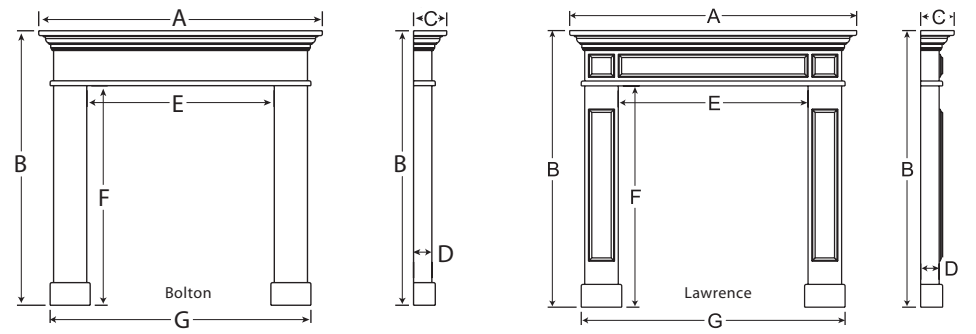

Stafford

	6655	6663	7355	7360	7755	7763	8155	8163
A Overall Shelf Width	65 7/8"	65 7/8"	72 7/8"	72 7/8"	76 7/8"	76 7/8"	80 7/8"	80 7/8"
B Overall Height	54 1/4"	62 1/4"	54 1/4"	62 1/4"	54 1/4"	62 1/4"	54 1/4"	62 1/4"
C Shelf Depth	8 7/16"	8 7/16"	8 7/16"	8 7/16"	8 7/16"	8 7/16"	8 7/16"	8 7/16"
D Column Depth	3 5/16"	3 5/16"	3 5/16"	3 5/16"	3 5/16"	3 5/16"	3 5/16"	3 5/16"
E Inside Width	41"	41"	48"	48"	52"	52"	56"	56"
F Inside Height	38 1/2"	46 1/2"	38 1/2"	46 1/2"	38 1/2"	46 1/2"	38 1/2"	46 1/2"
G Overall Bottom Width	57"	57"	64"	64"	68"	68"	72"	72"

Marquis

	6958	7658	8058	8458
A Overall Shelf Width	69"	76"	80"	84"
B Overall Height	57 1/2"	57 1/2"	57 1/2"	57 1/2"
C Shelf Depth	11 3/4"	11 3/4"	11 3/4"	11 3/4"
D Column Depth	7"	7"	7"	7"
E Inside Width	41"	48"	52"	56"
F Inside Height	40 1/4"	40 1/4"	40 1/4"	40 1/4"
G Faceplate Rise	5"	5"	5"	5"
H Overall Bottom Width	61"	68"	72"	76"

Classic

	6056	6756	7356
A Overall Shelf Width	59 7/8"	66 7/8"	72 7/8"
B Overall Height	56"	56"	56"
C Shelf Depth	7 1/2"	7 1/2"	7 1/2"
D Column Depth	3 5/16"	3 5/16"	3 5/16"
E Inside Width	41"	48"	54"
F Inside Height	47 1/4"	47 1/4"	47 1/4"
G Overall Bottom Width	53"	60"	66"

Bolton / Lawrence

	6260	6960	7360	7760
A Overall Shelf Width	62"	69"	73"	77"
B Overall Height	60"	60"	60"	60"
C Shelf Depth	7 1/4"	7 1/4"	7 1/4"	7 1/4"
D Column Depth	4"	4"	4"	4"
E Inside Width	41"	48"	52"	56"
F Inside Height	48"	48"	48"	48"
G Overall Bottom Width	57"	64"	68"	72"