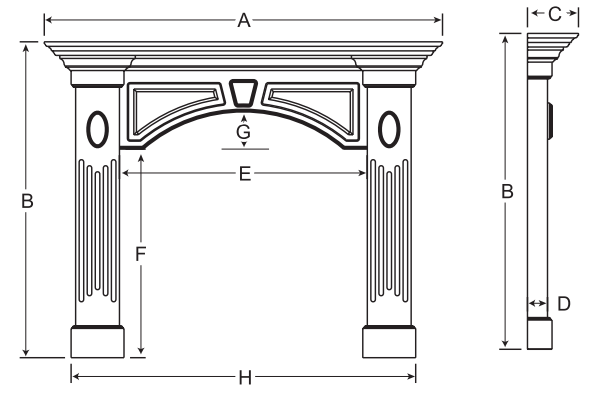

Sizing for Fireplace Surrounds & Mantels

Prestige

	6652	6660	7352	7360	7752	7760	8152	8160
A Overall Shelf Width	65 7/8"	65 7/8"	72 7/8"	72 7/8"	76 7/8"	76 7/8"	80 7/8"	80 7/8"
B Overall Height	52 1/4"	60"	52 1/4"	60"	52 1/4"	60"	52 1/4"	60"
C Shelf Depth	8 7/16"	8 7/16"	8 7/16"	8 7/16"	8 7/16"	8 7/16"	8 7/16"	8 7/16"
D Column Depth	3 5/16"	3 5/16"	3 5/16"	3 5/16"	3 5/16"	3 5/16"	3 5/16"	3 5/16"
E Inside Width	41"	41"	48"	48"	52"	52"	56"	56"
F Inside Height	34 1/2"	42 1/4"	34 1/2"	42 1/4"	34 1/2"	42 1/4"	34 1/2"	42 1/4"
G Faceplate Rise	6 1/8"	6 1/8"	6 1/8"	6 1/8"	6 1/8"	6 1/8"	6 1/8"	6 1/8"
H Overall Bottom Width	57"	57"	64"	64"	68"	68"	72"	72"

Fairmont

	6655	6663	7355	7363	7755	7763	8155	8163
A Overall Shelf Width	65 7/8"	65 7/8"	72 7/8"	72 7/8"	76 7/8"	76 7/8"	80 7/8"	80 7/8"
B Overall Height	54 1/4"	62 1/4"	54 1/4"	62 1/4"	54 1/4"	62 1/4"	54 1/4"	62 1/4"
C Shelf Depth	8 7/16"	8 7/16"	8 7/16"	8 7/16"	8 7/16"	8 7/16"	8 7/16"	8 7/16"
D Column Depth	3 5/16"	3 5/16"	3 5/16"	3 5/16"	3 5/16"	3 5/16"	3 5/16"	3 5/16"
E Inside Width	41"	41"	48"	48"	52"	52"	56"	56"
F Inside Height	36 1/2"	44 1/2"	36 1/2"	44 1/2"	36 1/2"	44 1/2"	36 1/2"	44 1/2"
G Faceplate Rise	6 1/8"	6 1/8"	6 1/8"	6 1/8"	6 1/8"	6 1/8"	6 1/8"	6 1/8"
H Overall Bottom Width	57"	57"	64"	64"	68"	68"	72"	72"

Madison

	6652	6660	7352	7360	7752	7760	8152	8160
A Overall Shelf Width	65 7/8"	65 7/8"	72 7/8"	72 7/8"	76 7/8"	76 7/8"	80 7/8"	80 7/8"
B Overall Height	52 1/4"	60"	52 1/4"	60"	52 1/4"	60"	52 1/4"	60"
C Shelf depth	8 7/16"	8 7/16"	8 7/16"	8 7/16"	8 7/16"	8 7/16"	8 7/16"	8 7/16"
D Column Depth	3 5/16"	3 5/16"	3 5/16"	3 5/16"	3 5/16"	3 5/16"	3 5/16"	3 5/16"
E Inside Width	41"	41"	48"	48"	52"	52"	56"	56"
F Inside Height	34 1/2"	42 1/4"	34 1/2"	42 1/4"	34 1/2"	42 1/4"	34 1/2"	42 1/4"
G Faceplate Rise	6 1/8"	6 1/8"	6 1/8"	6 1/8"	6 1/8"	6 1/8"	6 1/8"	6 1/8"
H Overall Bottom Width	57"	57"	64"	64"	68"	68"	72"	72"