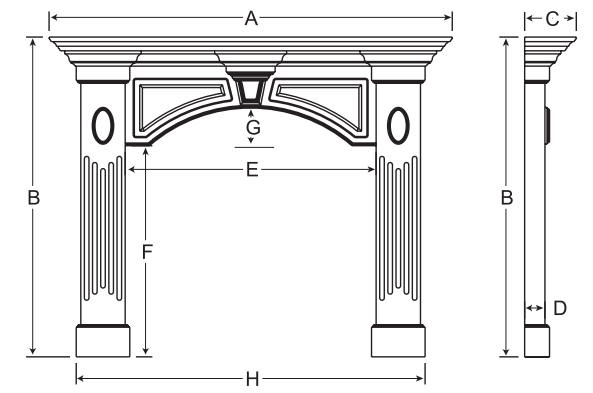

Sizing for Fireplace Surrounds & Mantels

Prestige

	6652	6660	7352	7360	7752	7760	8152	8160
A Overall Shelf Width	65 7/8"	65 7/8"	72 7/8"	72 7/8"	76 7/8"	76 7/8"	80 7/8"	80 7/8"
B Overall Height	52 1/4"	60"	52 1/4"	60"	52 1/4"	60"	52 1/4"	60"
C Shelf Depth	8 7/16"	8 7/16"	8 7/16"	8 7/16"	8 7/16"	8 7/16"	8 7/16"	8 7/16"
D Column Depth	3 5/16"	3 5/16"	3 5/16"	3 5/16"	3 5/16"	3 5/16"	3 5/16"	3 5/16"
E Inside Width	41"	41"	48"	48"	52"	52"	56"	56"
F Inside Height	34 1/2"	42 1/4"	34 1/2"	42 1/4"	34 1/2"	42 1/4"	34 1/2"	42 1/4"
G Faceplate Rise	6 1/8"	6 1/8"	6 1/8"	6 1/8"	6 1/8"	6 1/8"	6 1/8"	6 1/8"
H Overall Bottom Width	57"	57"	64"	64"	68"	68"	72"	72"

Fairmont

	6655	6663	7355	7363	7755	7763	8155	8163
A Overall Shelf Width	65 7/8"	65 7/8"	72 7/8"	72 7/8"	76 7/8"	76 7/8"	80 7/8"	80 7/8"
B Overall Height	54 1/4"	62 1/4"	54 1/4"	62 1/4"	54 1/4"	62 1/4"	54 1/4"	62 1/4"
C Shelf Depth	8 7/16"	8 7/16"	8 7/16"	8 7/16"	8 7/16"	8 7/16"	8 7/16"	8 7/16"
D Column Depth	3 5/16"	3 5/16"	3 5/16"	3 5/16"	3 5/16"	3 5/16"	3 5/16"	3 5/16"
E Inside Width	41"	41"	48"	48"	52"	52"	56"	56"
F Inside Height	36 1/2"	44 1/2"	36 1/2"	44 1/2"	36 1/2"	44 1/2"	36 1/2"	44 1/2"
G Faceplate Rise	6 1/8"	6 1/8"	6 1/8"	6 1/8"	6 1/8"	6 1/8"	6 1/8"	6 1/8"
H Overall Bottom Width	57"	57"	64"	64"	68"	68"	72"	72"

Madison

	6652	6660	7352	7360	7752	7760	8152	8160
A Overall Shelf Width	65 7/8"	65 7/8"	72 7/8"	72 7/8"	76 7/8"	76 7/8"	80 7/8"	80 7/8"
B Overall Height	52 1/4"	60"	52 1/4"	60"	52 1/4"	60"	52 1/4"	60"
C Shelf depth	8 7/16"	8 7/16"	8 7/16"	8 7/16"	8 7/16"	8 7/16"	8 7/16"	8 7/16"
D Column Depth	3 5/16"	3 5/16"	3 5/16"	3 5/16"	3 5/16"	3 5/16"	3 5/16"	3 5/16"
E Inside Width	41"	41"	48"	48"	52"	52"	56"	56"
F Inside Height	34 1/2"	42 1/4"	34 1/2"	42 1/4"	34 1/2"	42 1/4"	34 1/2"	42 1/4"
G Faceplate Rise	6 1/8"	6 1/8"	6 1/8"	6 1/8"	6 1/8"	6 1/8"	6 1/8"	6 1/8"
H Overall Bottom Width	57"	57"	64"	64"	68"	68"	72"	72"