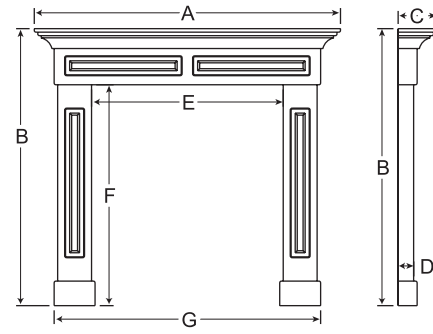

Marquis

	6958	7658	8058	8458
A Overall Shelf Width	69"	76"	80"	84"
B Overall Height	57 1/2"	57 1/2"	57 1/2"	57 1/2"
C Shelf Depth	11 3/4"	11 3/4"	11 3/4"	11 3/4"
D Column Depth	7"	7"	7"	7"
E Inside Width	41"	48"	52"	56"
F Inside Height	40 1/4"	40 1/4"	40 1/4"	40 1/4"
G Faceplate Rise	5"	5"	5"	5"
H Overall Bottom Width	61"	68"	72"	76"

Classic

	6056	6756	7356
A Overall Shelf Width	59 7/8"	66 7/8"	72 7/8"
B Overall Height	56"	56"	56"
C Shelf Depth	7 1/2"	7 1/2"	7 1/2"
D Column Depth	3 5/16"	3 5/16"	3 5/16"
E Inside Width	41"	48"	54"
F Inside Height	47 1/4"	47 1/4"	47 1/4"
G Overall Bottom Width	53"	60"	66"

Bolton / Lawrence

	6260	6960	7360	7760
A Overall Shelf Width	62"	69"	73"	77"
B Overall Height	60"	60"	60"	60"
C Shelf Depth	7 1/4"	7 1/4"	7 1/4"	7 1/4"
D Column Depth	4"	4"	4"	4"
E Inside Width	41"	48"	52"	56"
F Inside Height	48"	48"	48"	48"
G Overall Bottom Width	57"	64"	68"	72"

Kimball

	6660	7360	7760	8160
A Overall Shelf Width	65 1/2"	72 1/2"	76 1/2"	80 1/2"
B Overall Height	59 1/4"	59 1/4"	59 1/4"	59 1/4"
C Shelf Depth	8 5/16"	8 5/16"	8 5/16"	8 5/16"
D Column Depth	3 5/16"	3 5/16"	3 5/16"	3 5/16"
E Inside Width	41"	48"	52"	56"
F Inside Height	47 1/4"	47 1/4"	47 1/4"	47 1/4"
G Overall Bottom Width	57"	64"	68"	72"