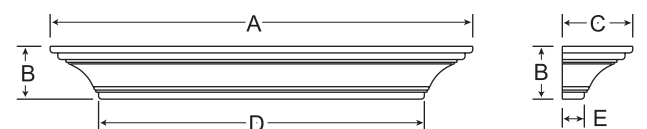

Fairfield

	4206	4806	6006	6606	7206	7806
A Overall Shelf Width	42"	48"	60"	66"	72"	78"
B Overall Height	6"	6"	6"	6"	6"	6"
C Shelf Depth	8"	8"	8"	8"	8"	8"
D Overall Bottom Width	31"	37"	49"	55"	61"	67"
E Overall Bottom Depth	2 1/2"	2 1/2"	2 1/2"	2 1/2"	2 1/2"	2 1/2"