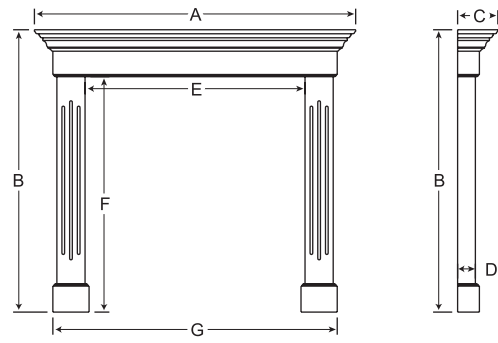

Richmond

	6652	6660	7352	7360	7752	7760	8152	8160
A Overall Shelf Width	65 7/8"	65 7/8"	72 7/8"	72 7/8"	76 7/8"	76 7/8"	80 7/8"	80 7/8"
B Overall Height	52 1/4"	60"	52 1/4"	60"	52 1/4"	60"	52 1/4"	60"
C Shelf Depth	8 7/16"	8 7/16"	8 7/16"	8 7/16"	8 7/16"	8 7/16"	8 7/16"	8 7/16"
D Column Depth	3 5/16"	3 5/16"	3 5/16"	3 5/16"	3 5/16"	3 5/16"	3 5/16"	3 5/16"
E Inside Width	41"	41"	48"	48"	52"	52"	56"	56"
F Inside Height	34 1/2"	42 1/4"	34 1/2"	42 1/4"	34 1/2"	42 1/4"	34 1/2"	42 1/4"
G Faceplate Rise	6 1/8"	6 1/8"	6 1/8"	6 1/8"	6 1/8"	6 1/8"	6 1/8"	6 1/8"
H Overall Bottom Width	57"	57"	64"	64"	68"	68"	72"	72"

Stafford

	6655	6663	7355	7360	7755	7763	8155	8163
A Overall Shelf Width	65 7/8"	65 7/8"	72 7/8"	72 7/8"	76 7/8"	76 7/8"	80 7/8"	80 7/8"
B Overall Height	54 1/4"	62 1/4"	54 1/4"	62 1/4"	54 1/4"	62 1/4"	54 1/4"	62 1/4"
C Shelf Depth	8 7/16"	8 7/16"	8 7/16"	8 7/16"	8 7/16"	8 7/16"	8 7/16"	8 7/16"
D Column Depth	3 5/16"	3 5/16"	3 5/16"	3 5/16"	3 5/16"	3 5/16"	3 5/16"	3 5/16"
E Inside Width	41"	41"	48"	48"	52"	52"	56"	56"
F Inside Height	38 1/2"	46 1/2"	38 1/2"	46 1/2"	38 1/2"	46 1/2"	38 1/2"	46 1/2"
G Overall Bottom Width	57"	57"	64"	64"	68"	68"	72"	72"

Marquis

	6958	7658	8058	8458
A Overall Shelf Width	69"	76"	80"	84"
B Overall Height	57 1/2"	57 1/2"	57 1/2"	57 1/2"
C Shelf Depth	11 3/4"	11 3/4"	11 3/4"	11 3/4"
D Column Depth	7"	7"	7"	7"
E Inside Width	41"	48"	52"	56"
F Inside Height	40 1/4"	40 1/4"	40 1/4"	40 1/4"
G Faceplate Rise	5"	5"	5"	5"
H Overall Bottom Width	61"	68"	72"	76"

Classic

	6056	6756	7356
A Overall Shelf Width	59 7/8"	66 7/8"	72 7/8"
B Overall Height	56"	56"	56"
C Shelf Depth	7 1/2"	7 1/2"	7 1/2"
D Column Depth	3 5/16"	3 5/16"	3 5/16"
E Inside Width	41"	48"	54"
F Inside Height	47 1/4"	47 1/4"	47 1/4"
G Overall Bottom Width	53"	60"	66"