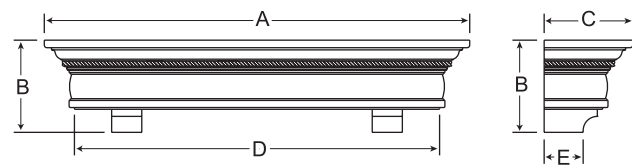

Bolton / Lawrence

	6260	6960	7360	7760
A Overall Shelf Width	62"	69"	73"	77"
B Overall Height	60"	60"	60"	60"
C Shelf Depth	7 1/4"	7 1/4"	7 1/4"	7 1/4"
D Column Depth	4"	4"	4"	4"
E Inside Width	41"	48"	52"	56"
F Inside Height	48"	48"	48"	48"
G Overall Bottom Width	57"	64"	68"	72"

Kimball

	6660	7360	7760	8160
A Overall Shelf Width	65 1/2"	72 1/2"	76 1/2"	80 1/2"
B Overall Height	59 1/4"	59 1/4"	59 1/4"	59 1/4"
C Shelf Depth	8 5/16"	8 5/16"	8 5/16"	8 5/16"
D Column Depth	3 5/16"	3 5/16"	3 5/16"	3 5/16"
E Inside Width	41"	48"	52"	56"
F Inside Height	47 1/4"	47 1/4"	47 1/4"	47 1/4"
G Overall Bottom Width	57"	64"	68"	72"

Copper Basin

	6013	6613	7213	7813
A Overall Shelf Width	60"	66"	72"	78"
B Overall Height	13"	13"	13"	13"
C Shelf Depth	12 1/2"	12 1/2"	12 1/2"	12 1/2"
D Overall Bottom Width	51 1/2"	57 1/2"	63 1/2"	69 1/2"
E Overall Bottom Depth	5 1/2"	5 1/2"	5 1/2"	5 1/2"